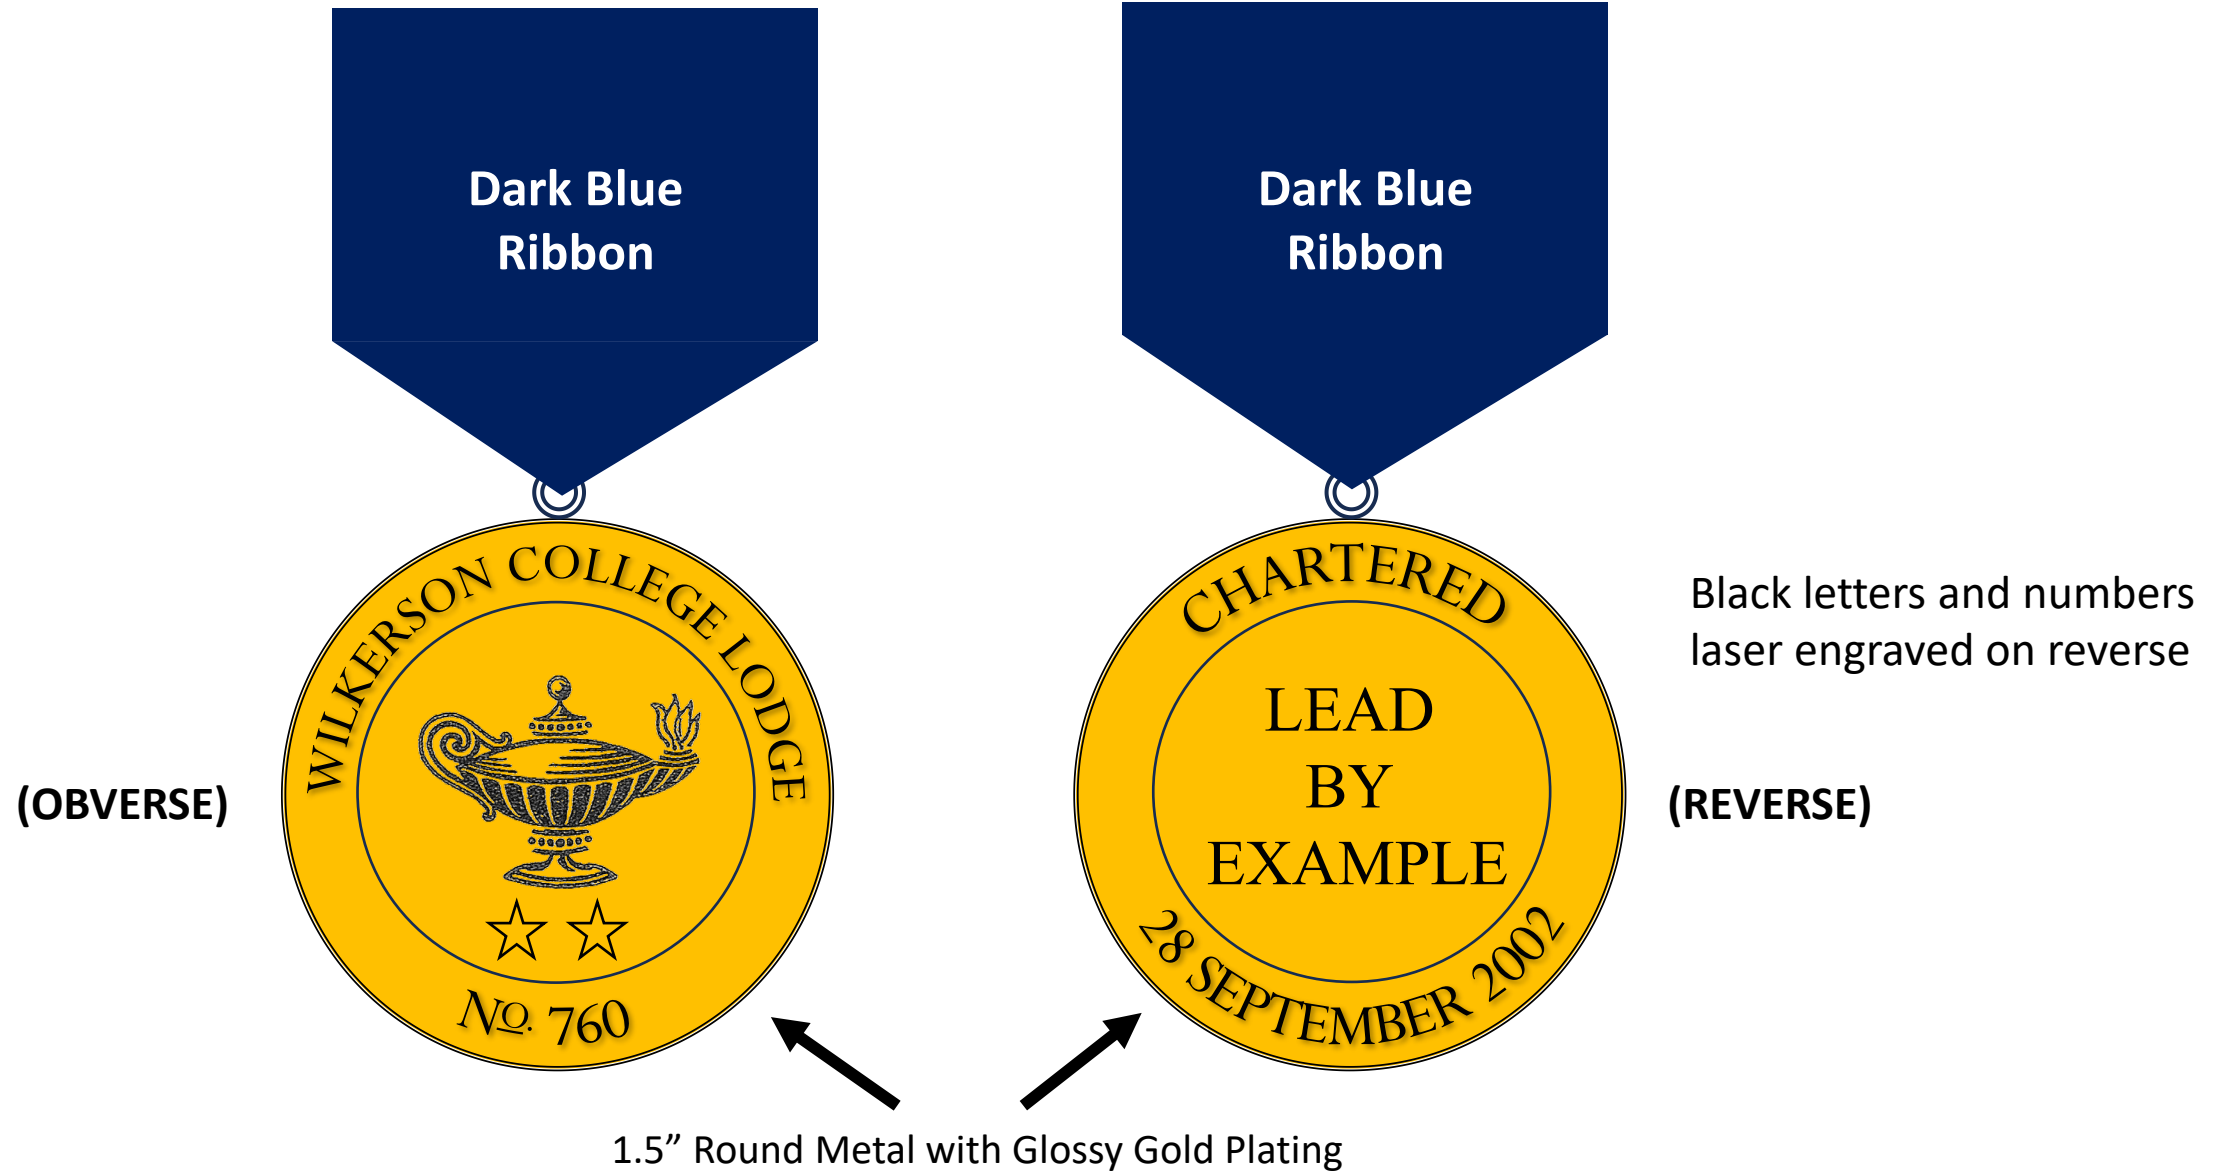

DRAFT CONCEPT FOR A WILKERSON COLLEGE LODGE #760 MEMBERSHIP JEWEL

DRAFT CONCEPT FOR A WILKERSON COLLEGE LODGE #760 MEMBERSHIP JEWEL

DRAFT CONCEPT FOR A WILKERSON COLLEGE LODGE #760 MEMBERSHIP JEWEL

DRAFT CONCEPT FOR A WILKERSON COLLEGE LODGE #760 MEMBERSHIP JEWEL

EXAMPLES OF MEMBER JEWELS FROM RESEARCH ORGANIZATIONS