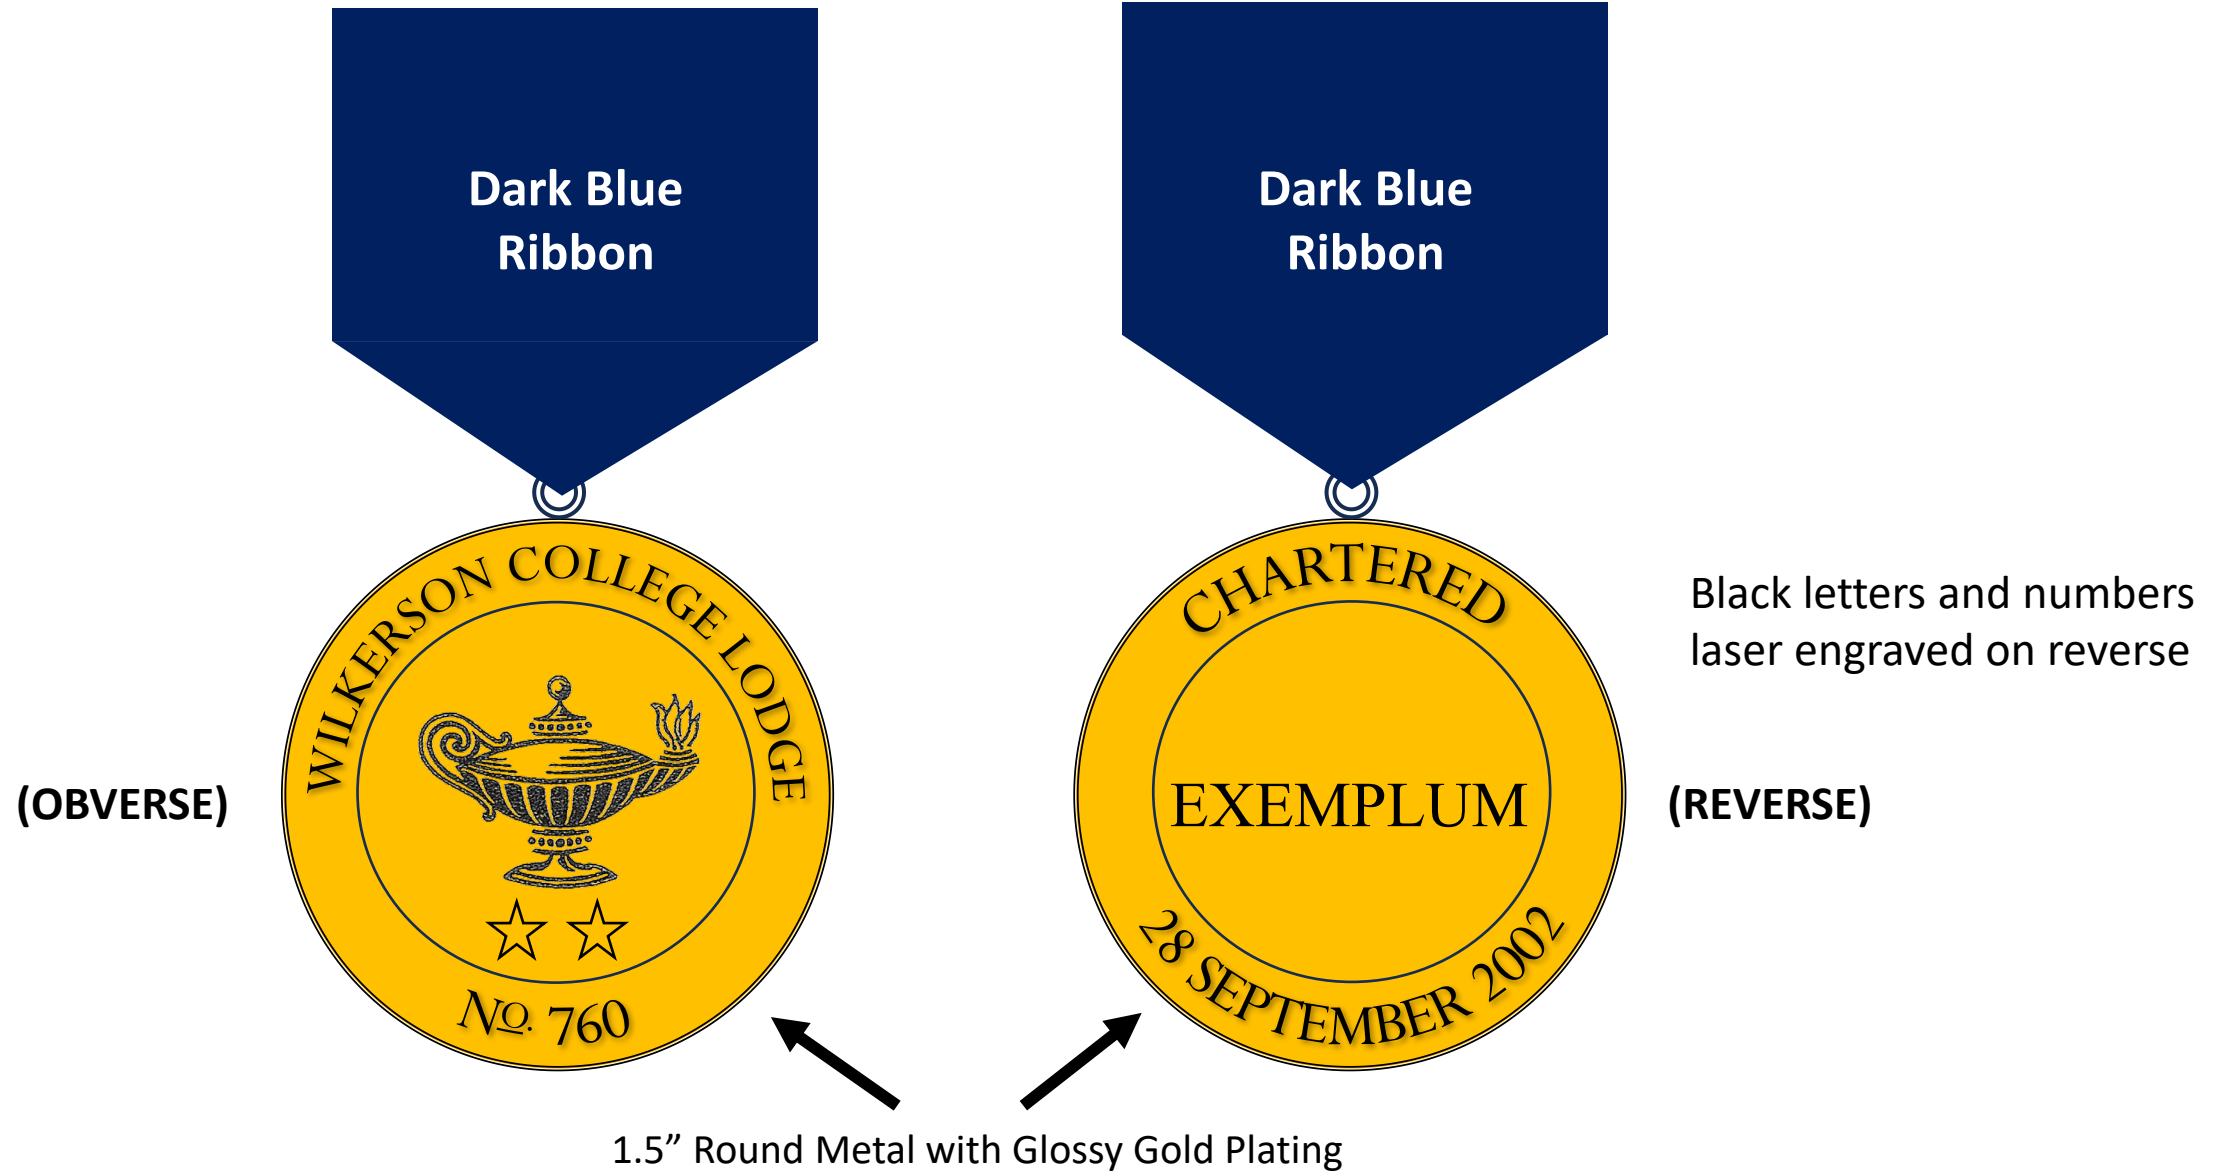

DRAFT CONCEPT FOR A WILKERSON COLLEGE LODGE #760 MEMBERSHIP JEWEL

DRAFT CONCEPT FOR A WILKERSON COLLEGE LODGE #760 MEMBERSHIP JEWEL

DRAFT CONCEPT FOR A WILKERSON COLLEGE LODGE #760 MEMBERSHIP JEWEL

DRAFT CONCEPT FOR A WILKERSON COLLEGE LODGE #760 MEMBERSHIP JEWEL

EXAMPLES OF MEMBER JEWELS FROM RESEARCH ORGANIZATIONS