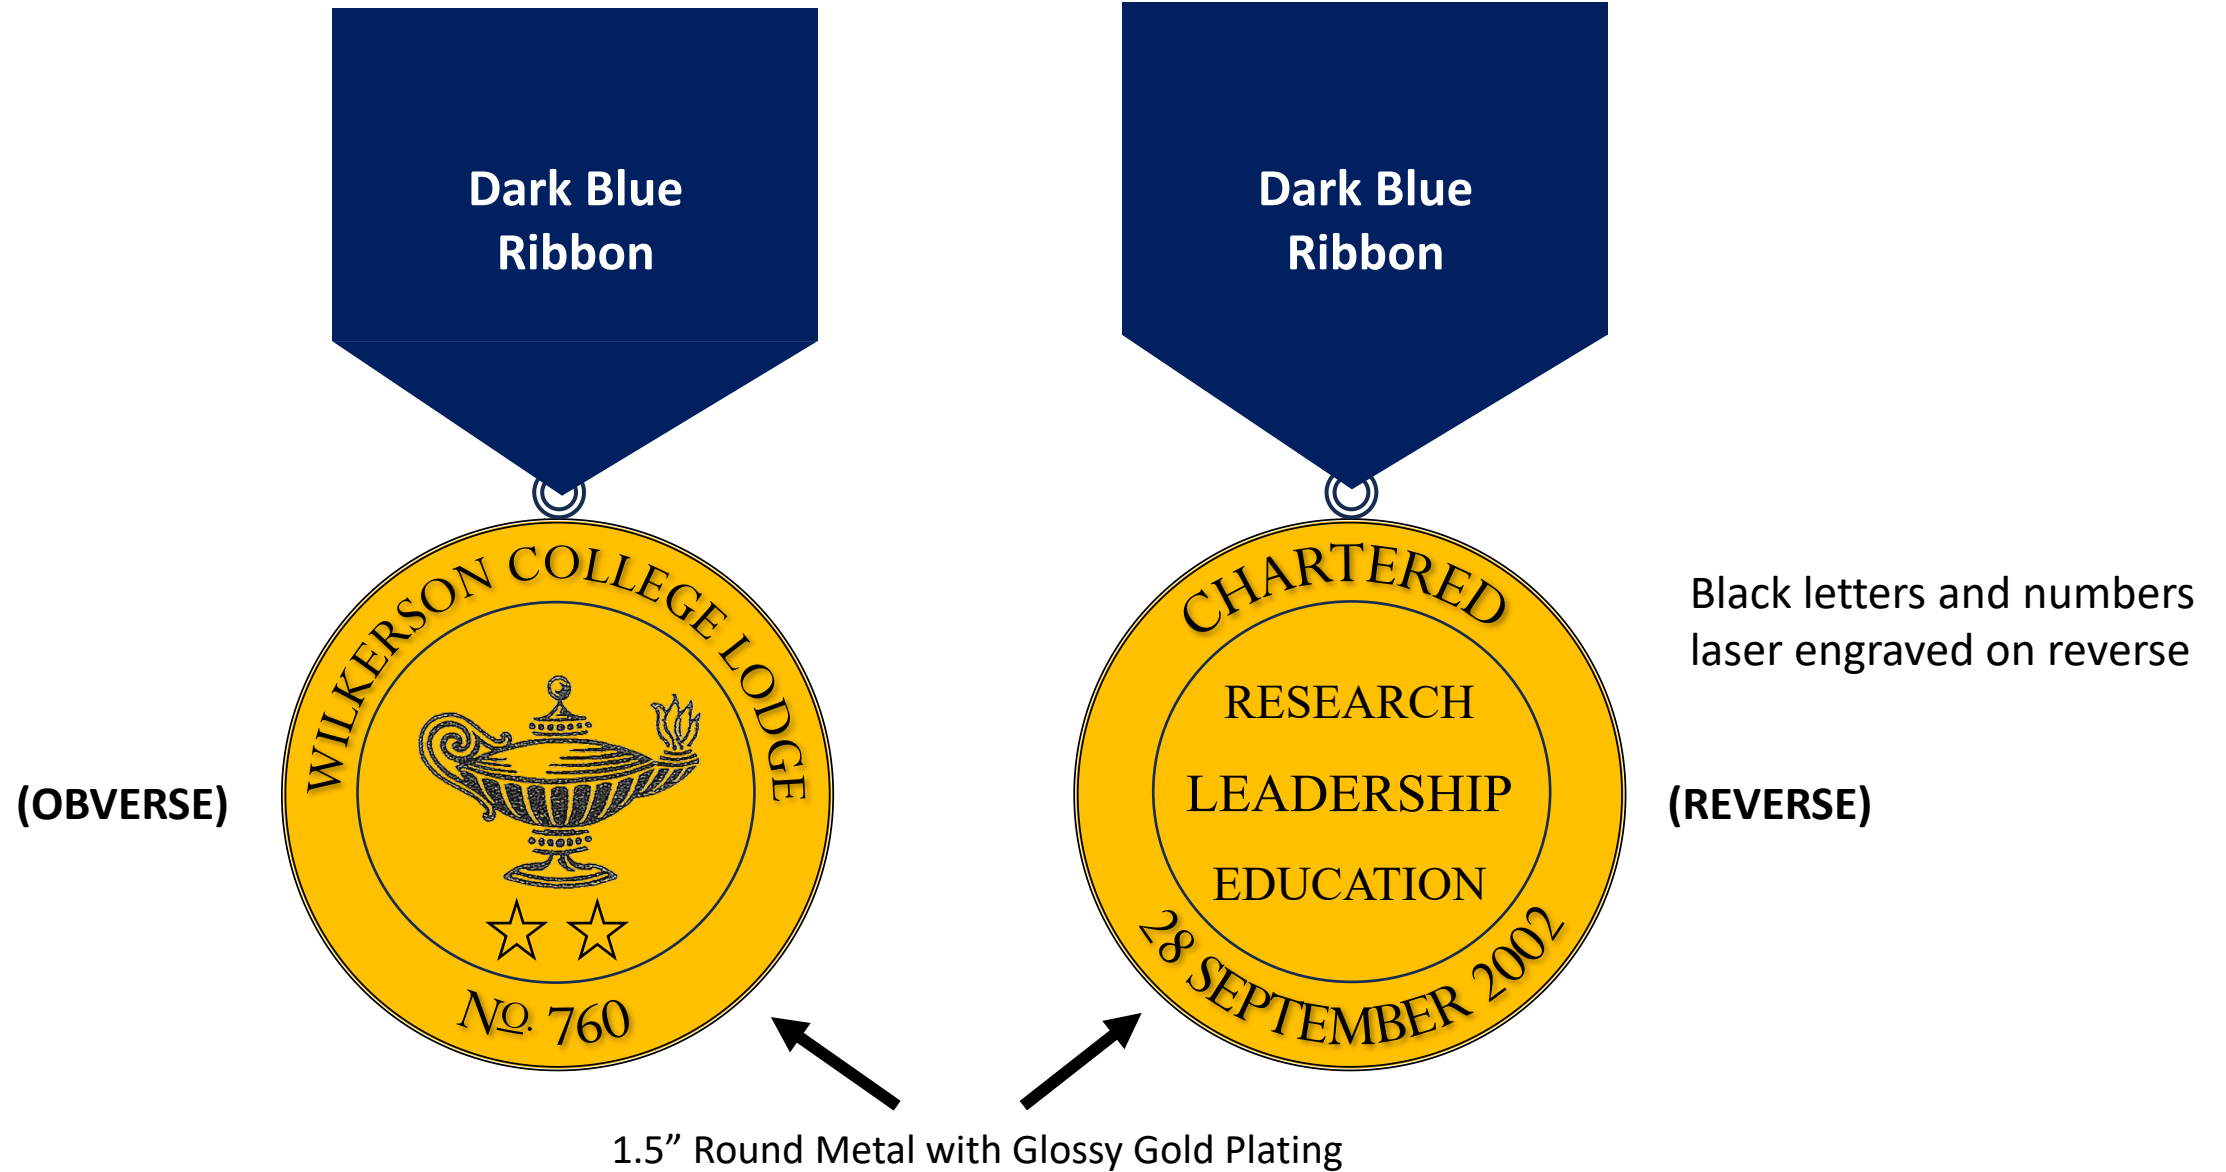

DRAFT CONCEPT FOR A WILKERSON COLLEGE LODGE #760 MEMBERSHIP JEWEL

DRAFT CONCEPT FOR A WILKERSON COLLEGE LODGE #760 MEMBERSHIP JEWEL

DRAFT CONCEPT FOR A WILKERSON COLLEGE LODGE #760 MEMBERSHIP JEWEL

DRAFT CONCEPT FOR A WILKERSON COLLEGE LODGE #760 MEMBERSHIP JEWEL

EXAMPLES OF MEMBER JEWELS FROM RESEARCH ORGANIZATIONS